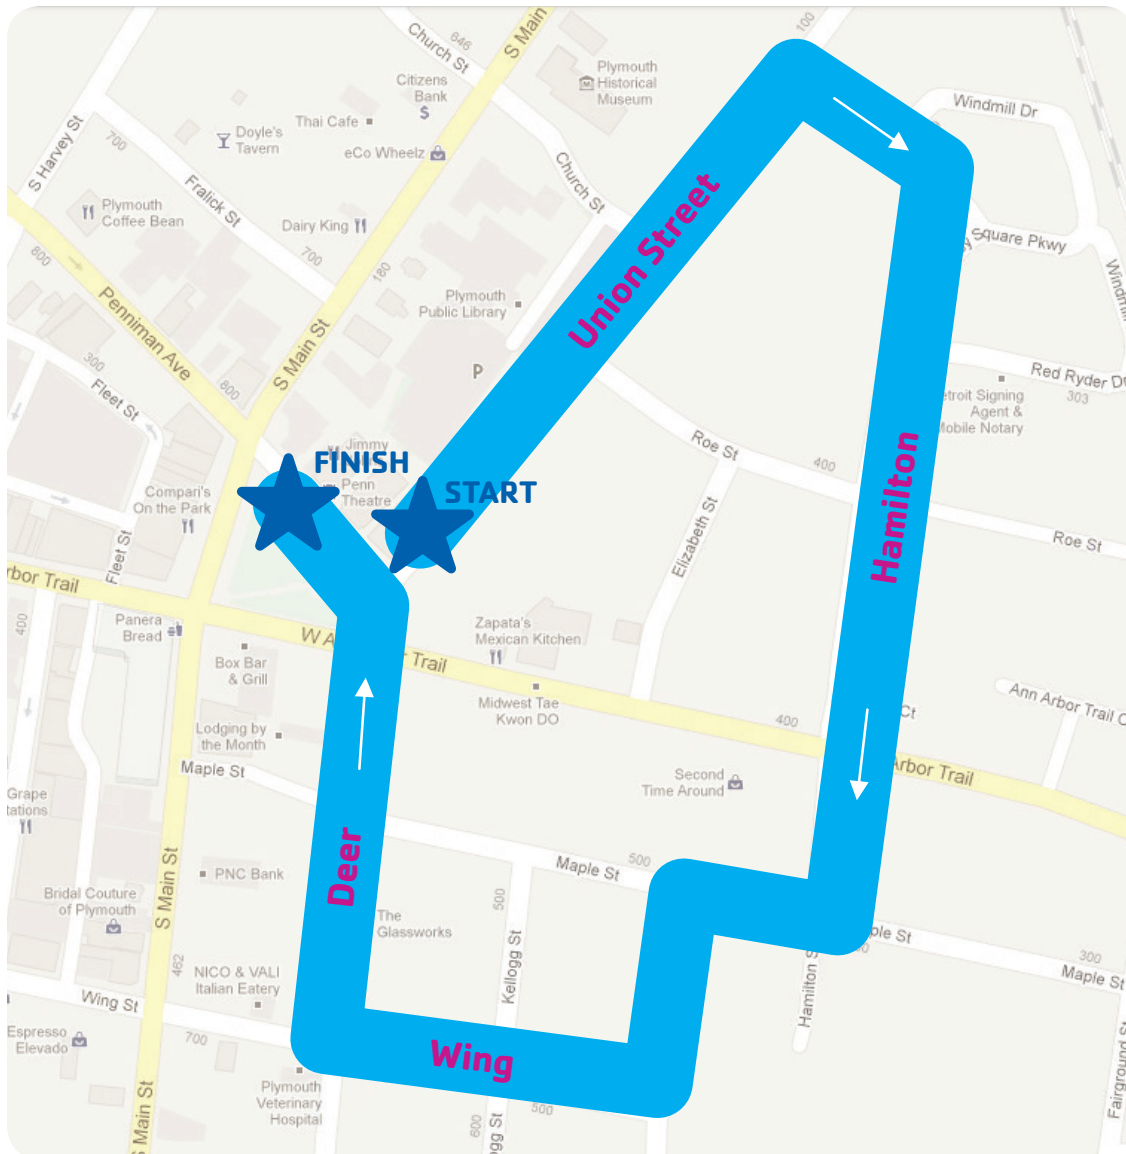

FOR YOUTH DEVELOPMENT®
FOR HEALTHY LIVING
FOR SOCIAL RESPONSIBILITY

1 MILE COURSE MAP

Father's Day Run
Sunday, June 18, 2017
PLYMOUTH FAMILY YMCA

-  water station
-  mile marker
-  aid station

8:15 am Start :
Ann Arbor Trail/
Union Street

PLYMOUTH FAMILY YMCA
248 Union Street, Plymouth, MI 48170
P 734 453 2904 F 734 453 4191 ymcadetroit.org/plymouth

Everyone is welcome. The YMCA of Metropolitan Detroit strengthens communities in Southeast Michigan through youth development, healthy living and social responsibility.